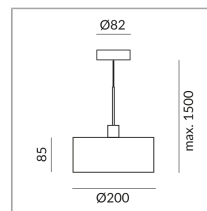

Single luminaire

Body Color

Shade Color

Diameter

200mm

Bulb Type

AC-LED

System

Specification

104242mcgy

mattchrome painted

10 Wattage

2700 K

800 lm

CRI 90

230 Volt