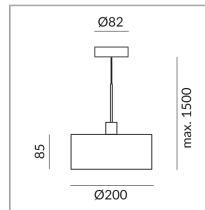

Single luminaire

Body Color

Shade Color

Diameter

200mm

Bulb Type

AC-LED

System

Specification

104242ch

chrome

10 Wattage

2700 K

800 lm

CRI 90

230 Volt