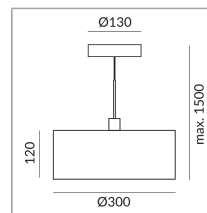

Body Color

Shade Color

Diameter

300mm

Bulb Type

LV-LED

System

Specification