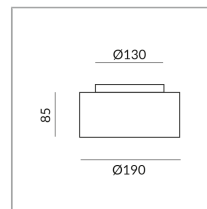

CANTARA GLAS C

CANTARA GLAS 190 LV C

102000ws
LED
Dimmable
Price €579.00 incl. VAT

Diameter
190mm

Shade Color
B G

System

Specification

102000ws
painted white
15 Wattage
2700 K
1250 lm
CRI 97