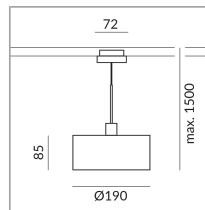

## Specification

**864325mcgy**

matchrome painted

10 Wattage

2700 K

800 lm

CRI 90

230 Volt