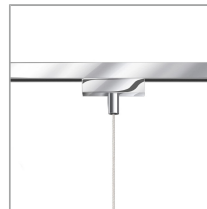

System

Specification

864325ch

chrome

10 Wattage

2700 K

800 lm

CRI 90

230 Volt

Phasenabschnitt (C)

Optional 3000k

[Light data ldt/ies](#)

[3D data 3ds](#)

5-year guarantee

BRUCK-Design

Where to buy? - [Dealer](#)