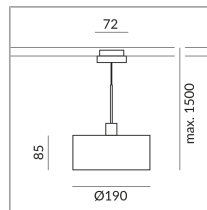

Diameter

190mm

Systems

DUOLARE 230V track

Shade Color

W

Bulb Type

AC-LED

System

Specification

864325ch

chrome

10 Wattage

2700 K

800 lm

CRI 90

230 Volt

Phasenabschnitt (C)

Optional 3000k

[Light data ldt/ies](#)

[3D data 3ds](#)

5-year guarantee

BRUCK-Design

Where to buy? - [Dealer](#)