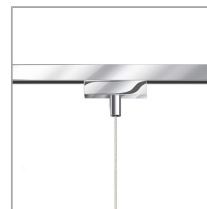

190mm

Systems

DUOLARE 230V track

Shade Color

W

Bulb Type

AC-LED

System