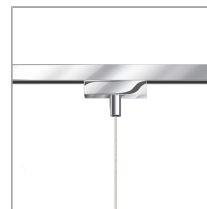

190mm

Systems

DUOLARE 230V track

Shade Color

Bulb Type

AC-LED

System

Specification