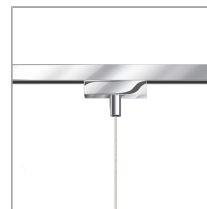

Diameter

190mm

Systems

DUOLARE 230V track

Shade Color

Bulb Type

AC-LED

System