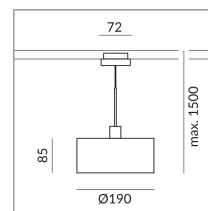

Diameter

190mm

Systems

DUOLARE 230V track

Shade Color

Bulb Type

AC-LED

System

Specification

864320ch

chrome

10 Wattage

2700 K

800 lm

CRI 90

230 Volt