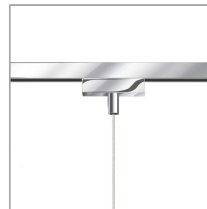

BRUCK.

CANTARA GLAS

CANTARA GLAS 190 G9 DLR

860284ch

G9

Dimmable

Price €449.00 incl. VAT

Body Color

Diameter

190mm

Systems

DUOLARE 230V track

Shade Color

W

Bulb Type

G9

System

Specification

860284ch

chrome

48 Wattage

230 Volt

Universal (L,C)

[Installation pdf](#)

[Light data ldt/ies](#)

[3D data 3ds](#)

[5-year guarantee](#)

BRUCK-Design

Where to buy? - [Dealer](#)