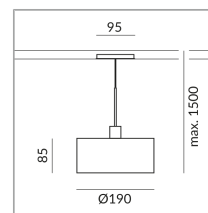

System

Specification

714119mcgy

mattchrome painted

10 Wattage

2700 K

800 lm

CRI 90

230 Volt

Phasenabschnitt (C)

Optional 3000k

[Light data ldt/ies](#)

[3D data 3ds](#)

5-year guarantee

BRUCK-Design

Where to buy? - [Dealer](#)