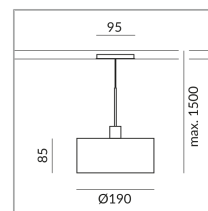

System

Specification

714119mcgy

mattchrome painted

10 Wattage

2700 K

800 lm

CRI 90

230 Volt

Phasenabschnitt (C)

Optional 3000k

[Light data ldt/ies](#)

[3D data 3ds](#)

5-year guarantee

BRUCK-Design

Where to buy? - [Dealer](#)