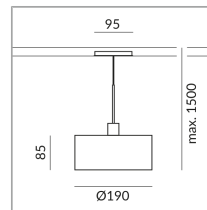

Diameter

190mm

Systems

ALL-IN 230V track

Shade Color

W

Bulb Type

AC-LED

System

Specification

714119ch

chrome

10 Wattage

2700 K

800 lm

CRI 90

230 Volt

Phasenabschnitt (C)

Optional 3000k

[Light data ldt/ies](#)

[3D data 3ds](#)

5-year guarantee

BRUCK-Design

Where to buy? - [Dealer](#)