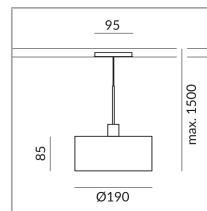

[Light data ldt/ies](#)

[3D data 3ds](#)

[5-year guarantee](#)

BRUCK-Design

Where to buy? - [Dealer](#)