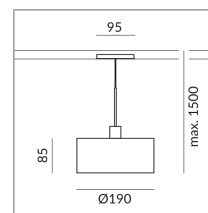

Specification

714116mcgy

mattchrome painted

10 Wattage

2700 K

800 lm

CRI 90

230 Volt

Phasenabschnitt (C)

Optional 3000k

[Light data ldt/ies](#)

[3D data 3ds](#)

5-year guarantee

BRUCK-Design

Where to buy? - [Dealer](#)