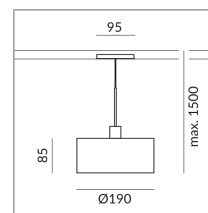

Diameter

190mm

Systems

ALL-IN 230V track

Shade Color

Bulb Type

AC-LED

System

Specification

714116ch

chrome

10 Wattage

2700 K

800 lm

CRI 90

230 Volt