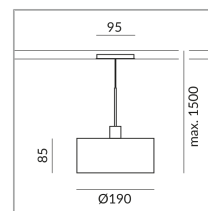

Diameter

190mm

Systems

ALL-IN 230V track

Shade Color

Bulb Type

AC-LED

System

Specification

714114sw

painted black

10 Wattage

2700 K

800 lm

CRI 90

230 Volt