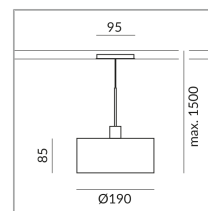

Diameter

190mm

Systems

ALL-IN 230V track

Shade Color

Bulb Type

AC-LED

System

Specification

714114mcgy

mattchrome painted

10 Wattage

2700 K

800 lm

CRI 90

230 Volt