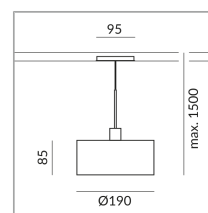

Diameter

190mm

Systems

ALL-IN 230V track

Shade Color

Bulb Type

AC-LED

System

Specification

714114ch

chrome

10 Wattage

2700 K

800 lm

CRI 90

230 Volt