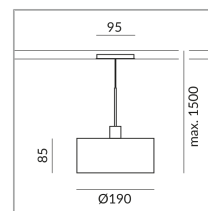

Diameter

190mm

Systems

ALL-IN 230V track

Shade Color

Bulb Type

AC-LED

System

Specification

714114ch

chrome

10 Wattage

2700 K

800 lm

CRI 90

230 Volt