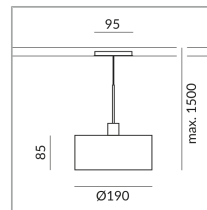

Diameter

190mm

Systems

ALL-IN 230V track

Shade Color

W

Bulb Type

G9

System

Specification

710110mcgy

matchrome painted

48 Wattage

230 Volt

Universal (L,C)

[Light data ldt/ies](#)