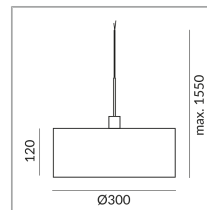

Diameter

300mm

Systems

OE LV pendant luminaires

Shade Color

Bulb Type

LV-LED

System

Specification

132251mcgy

matchrome painted

12 Wattage

2700 K

1250 lm

CRI 97

Phasenabschnitt (C)