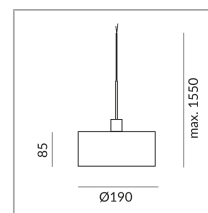

Diameter

190mm

Systems

OE LV pendant luminaires

Shade Color

Bulb Type

LV-LED

System

Specification

132231mcgy
matchrome painted
12 Wattage
2700 K
1250 lm
CRI 97
Phasenabschnitt (C)
Optional 3000k
Optional Dim2warm

[Light data ldt/ies](#)
[3D data 3ds](#)
5-year guarantee

BRUCK-Design

Where to buy? - [Dealer](#)