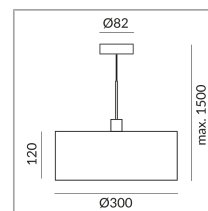

Diameter

300mm

Systems

Single luminaire

Shade Color

Bulb Type

AC-LED

System

Specification

104250mcgy

matchrome painted

10 Wattage

2700 K

800 lm

CRI 90

230 Volt