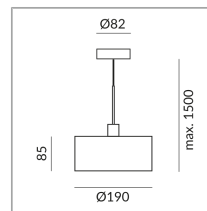

Diameter

190mm

Systems

Single luminaire

Shade Color

W

Bulb Type

AC-LED

System

Specification

104235ws

painted white

10 Wattage

2700 K

800 lm

CRI 90

230 Volt

Phasenabschnitt (C)

Optional 3000k

[Light data ldt/ies](#)

[3D data 3ds](#)

[5-year guarantee](#)

BRUCK-Design

Where to buy? - [Dealer](#)