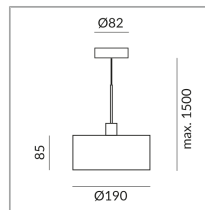

System

Specification

104235mcgy

matchrome painted

10 Wattage

2700 K

800 lm

CRI 90

230 Volt

Phasenabschnitt (C)

Optional 3000k

[Light data ldt/ies](#)

[3D data 3ds](#)

5-year guarantee

BRUCK-Design

Where to buy? - [Dealer](#)