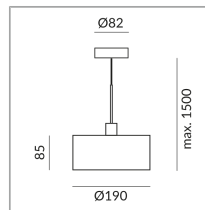

Diameter

190mm

Systems

Single luminaire

Shade Color

Bulb Type

AC-LED

System

Specification

104235mcgy

matchrome painted

10 Wattage

2700 K

800 lm

CRI 90

230 Volt