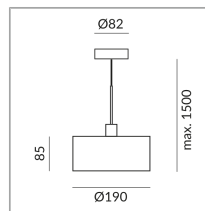

Diameter

190mm

Systems

Single luminaire

Shade Color

Bulb Type

AC-LED

System

Specification

104232ws

painted white

10 Wattage

2700 K

800 lm

CRI 90

230 Volt