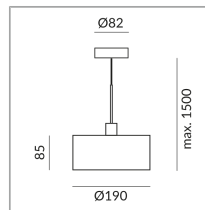

Diameter

190mm

Systems

Single luminaire

Shade Color

Bulb Type

AC-LED

System

Specification

104232mcgy
matchrome painted
10 Wattage
2700 K
800 lm
CRI 90
230 Volt
Phasenabschnitt (C)
Optional 3000k

[Light data ldt/ies](#)
[3D data 3ds](#)
5-year guarantee

BRUCK-Design

Where to buy? - [Dealer](#)