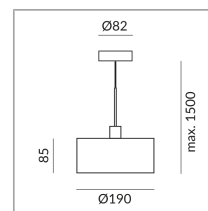

Diameter

190mm

Systems

Single luminaire

Shade Color

Bulb Type

AC-LED

System

Specification

104232ch

chrome

10 Wattage

2700 K

800 lm

CRI 90

230 Volt