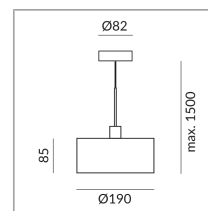

# CANTARA GLAS

CANTARA GLAS 190 AC S

104230sw

LED

Dimmable

Price €569.00 incl. VAT

Body Color

Diameter

190mm

Systems

Single luminaire

Shade Color

Bulb Type

AC-LED

## Specification

**104230sw**

painted black

10 Wattage

2700 K

800 lm

CRI 90

230 Volt