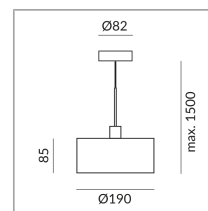

Diameter

190mm

Systems

Single luminaire

Shade Color

Bulb Type

AC-LED

System