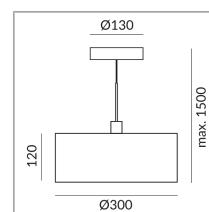

Diameter

300mm

Systems

Single luminaire

Shade Color

Bulb Type

LV-LED

System