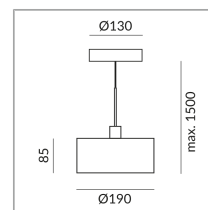

Diameter

190mm

Systems

Single luminaire

Shade Color

WS

Bulb Type

LV-LED

System

Specification

102235ws

Painted white

15 Wattage

2700 K

1250 lm

CRI 97