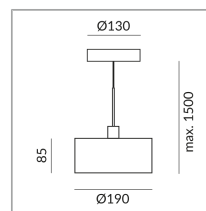

System

Specification

102235mcgy

matchrome painted

15 Wattage

2700 K

1250 lm

CRI 97

230 Volt

Phasenabschnitt (C)

Optional 3000k

Optional DALI

Optional Dim2warm

Optional Casambi

[Light data ldt/ies](#)

[3D data 3ds](#)

[5-year guarantee](#)

BRUCK-Design

Where to buy? - [Dealer](#)