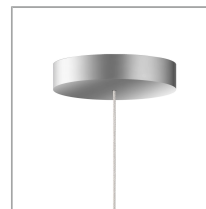

System

Specification

102235mcgy

matchrome painted

15 Wattage

2700 K

1250 lm

CRI 97

230 Volt

Phasenabschnitt (C)

Optional 3000k

Optional DALI

Optional Dim2warm

Optional Casambi

[Light data ldt/ies](#)

[3D data 3ds](#)

[5-year guarantee](#)

BRUCK-Design

Where to buy? - [Dealer](#)