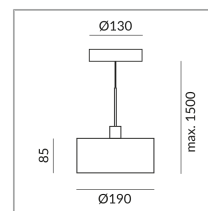

Diameter

190mm

Systems

Single luminaire

Shade Color

Bulb Type

LV-LED

System