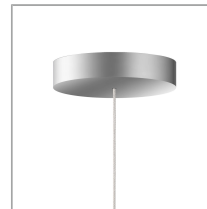

BRUCK.

CANTARA GLAS

CANTARA GLAS 190 LV S

102231mcgy

LED

Dimmable

Price €599.00 incl. VAT

Body Color

Diameter

190mm

Systems

Single luminaire

Shade Color

Bulb Type

LV-LED

System