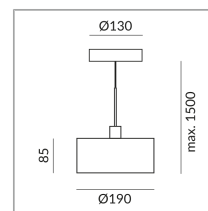

Diameter

190mm

Systems

Single luminaire

Shade Color

Bulb Type

LV-LED

System

Specification

102231ch

chrome

15 Wattage

2700 K

1250 lm

CRI 97

230 Volt