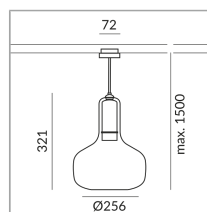

Systems

DUOLARE 230V track

System

Specification

860682sw
painted black
Universal (L,C)

[Light data ldt/ies](#)
[3D data 3ds](#)

Where to buy? - [Dealer](#)