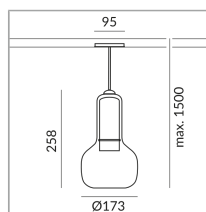

## Specification

**710681sw**  
painted black  
Universal (L,C)

[Light data ldt/ies](#)  
[3D data 3ds](#)

Where to buy? - [Dealer](#)