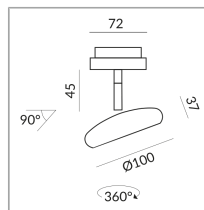

System

Specification

864418hw

champagner white

12 Wattage

2700 K

950 lm

CRI 90

230 Volt

Phasenabschnitt (C)

Optional 3000k

[Installation pdf](#)

[Light data ldt/ies](#)

[3D data 3ds](#)

[5-year guarantee](#)

Dirk Wortmeyer