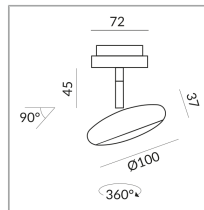

System

Specification

864415sw

painted black

12 Wattage

2700 K

950 lm

CRI 90