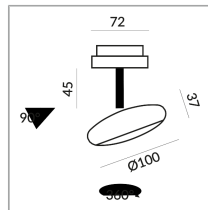

System

Specification

864415mcgy

mattchrome painted

12 Wattage

2700 K

950 lm

CRI 90

230 Volt

Phasenabschnitt (C)

Optional 3000k

[Installation pdf](#)

[Light data ldt/ies](#)

[3D data 3ds](#)

[5-year guarantee](#)

Dirk Wortmeyer

Where to buy? - [Dealer](#)