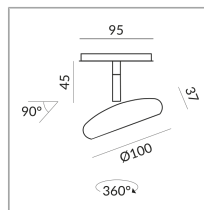

System

Specification

714048hb

champagner black

12 Wattage

2700 K

950 lm

CRI 90

230 Volt

Phasenabschnitt (C)

Optional 3000k

[Installation pdf](#)

[Light data ldt/ies](#)

[3D data 3ds](#)

[5-year guarantee](#)

Dirk Wortmeyer

Where to buy? - [Dealer](#)