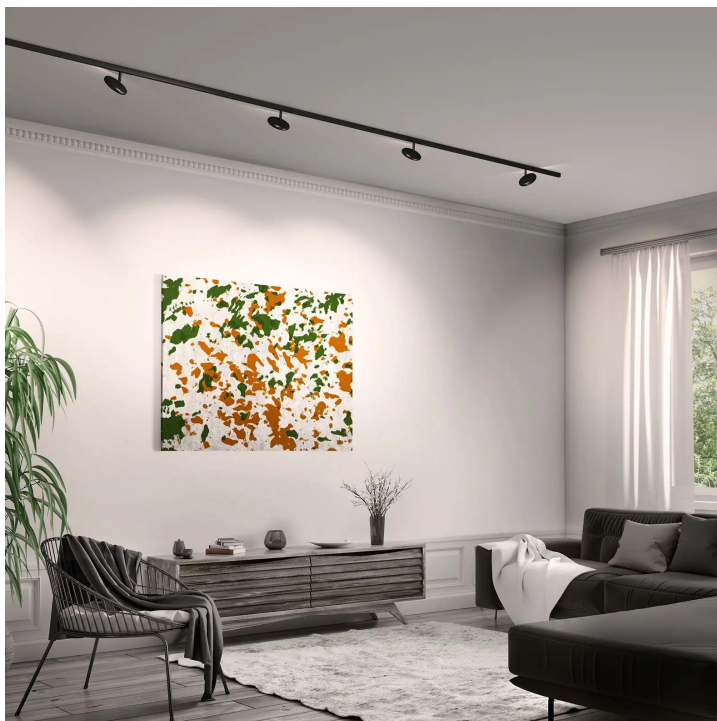

BLOP SPOT

BLOP SPOT 60° ALL-IN

714046ws

LED

60°

Dimmable

Price €399.00 incl. VAT

Body Color

Mount Type

Deckenanbau (C)

Angle

60°

Systems

ALL-IN 230V track

Bulb Type

AC-LED

System

Specification

714046ws
 painted white
 12 Wattage
 2700 K
 950 lm
 CRI 90
 230 Volt
 Phasenabschnitt (C)
 Optional 3000k

[Light data ldt/ies](#)
[3D data 3ds](#)
 5-year guarantee

Dirk Wortmeyer

Where to buy? - [Dealer](#)