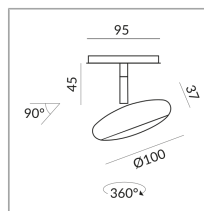

System

Specification

714046ws
 painted white
 12 Wattage
 2700 K
 950 lm
 CRI 90
 230 Volt
 Phasenabschnitt (C)
 Optional 3000k

[Light data ldt/ies](#)
[3D data 3ds](#)
 5-year guarantee

Dirk Wortmeyer

Where to buy? - [Dealer](#)