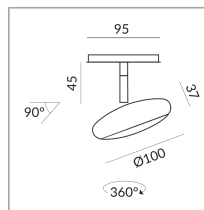

System

Specification

714045hw

champagner white

12 Wattage

2700 K

950 lm

CRI 90

230 Volt

Phasenabschnitt (C)

Optional 3000k

[Installation pdf](#)

[Light data ldt/ies](#)

[3D data 3ds](#)

[5-year guarantee](#)

Dirk Wortmeyer

Where to buy? - [Dealer](#)