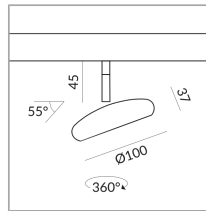

Deckenanbau (C)

Angle

120°

Systems

MAXIMUM Canopy system

Bulb Type

LV-LED

System