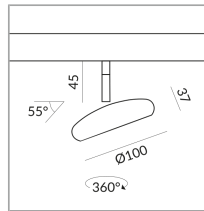

BRUCK.

BLOP SPOT

BLOP FLAT 120° LV MAX

240548mcgy

LED

Dimmable

Price €359.00 incl. VAT

Body Color

Mount Type

Deckenanbau (C)

Angle

120°

Systems

MAXIMUM Canopy system

Bulb Type

LV-LED

System

Specification

240548mcgy

matchrome painted

12 Wattage

2700 K

1200 lm

CRI 90

36 Volt

Dimmbar mit

entsprechendem

Betriebsgerät

Optional 3000k

Optional Dim2warm

[Light data ldt/ies](#)

[3D data 3ds](#)

[5-year guarantee](#)

Dirk Wortmeyer

Where to buy? - [Dealer](#)