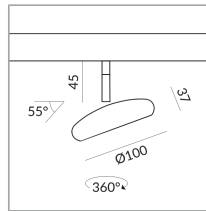

BLOP SPOT

BLOP FLAT 120° LV MAX

240548ch

LED

Dimmable

Price €389.00 incl. VAT

Body Color

Mount Type

Deckenanbau (C)

Angle

120°

Systems

MAXIMUM Canopy system

Bulb Type

LV-LED

System

Specification

240548ch

chrome

12 Wattage

2700 K

1200 lm

CRI 90

36 Volt

Dimmbar mit
entsprechendem

Betriebsgerät

Optional 3000k

Optional Dim2warm

[Light data ldt/ies](#)

[3D data 3ds](#)

[5-year guarantee](#)

Dirk Wortmeyer

Where to buy? - [Dealer](#)