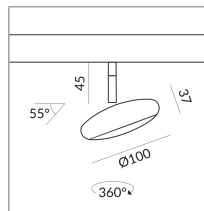

BRUCK.

BLOP SPOT

BLOP SPOT 100° LV MAX

240547ws

LED

100°

Dimmable

Price €359.00 incl. VAT

Body Color

Mount Type

Deckenanbau (C)

Angle

100°

Systems

MAXIMUM Canopy system

Bulb Type

LV-LED

System

Specification

240547ws

Painted white

12 Wattage

2700 K

1200 lm

CRI 90

35 Volt

Dimmbar mit
entsprechendem

Betriebsgerät

Optional 3000k

Optional Dim2warm

[Light data ldt/ies](#)

[3D data 3ds](#)

[5-year guarantee](#)

Dirk Wortmeyer

Where to buy? - [Dealer](#)