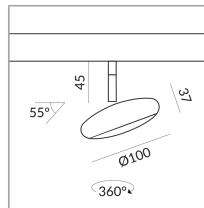

BRUCK.

BLOP SPOT

BLOP SPOT 100° LV MAX

240547sw

LED

100°

Dimmable

Price €359.00 incl. VAT

Body Color

Mount Type

Deckenanbau (C)

Angle

100°

Systems

MAXIMUM Canopy system

Bulb Type

LV-LED

System

Specification

240547sw

painted black

12 Wattage

2700 K

1200 lm

CRI 90

35 Volt

Dimmbar mit

entsprechendem

Betriebsgerät

Optional 3000k

Optional Dim2warm

[Light data ldt/ies](#)

[3D data 3ds](#)

[5-year guarantee](#)

Dirk Wortmeyer

Where to buy? - [Dealer](#)