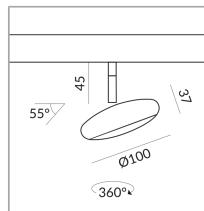

BRUCK.

BLOP SPOT

BLOP SPOT 60° LV MAX

240546ws

LED

60°

Dimmable

Price €359.00 incl. VAT

Body Color

Mount Type

Deckenanbau (C)

Angle

60°

Systems

MAXIMUM Canopy system

Bulb Type

LV-LED

System

Specification

240546ws

Painted white

12 Wattage

2700 K

1200 lm

CRI 90

36 Volt

Dimmbar mit

entsprechendem

Betriebsgerät

Optional 3000k

Optional Dim2warm

[Light data ldt/ies](#)

[3D data 3ds](#)

[5-year guarantee](#)

Dirk Wortmeyer

Where to buy? - [Dealer](#)