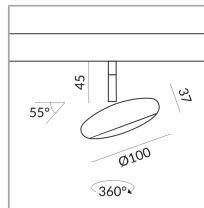

BRUCK.

BLOP SPOT

BLOP SPOT 60° LV MAX

240546sw

LED

60°

Dimmable

Price €359.00 incl. VAT

Body Color

Mount Type

Deckenanbau (C)

Angle

60°

Systems

MAXIMUM Canopy system

Bulb Type

LV-LED

System

Specification

240546sw

painted black

12 Wattage

2700 K

1200 lm

CRI 90

36 Volt

Dimmbar mit

entsprechendem

Betriebsgerät

Optional 3000k

Optional Dim2warm

[Light data ldt/ies](#)

[3D data 3ds](#)

[5-year guarantee](#)

Dirk Wortmeyer

Where to buy? - [Dealer](#)