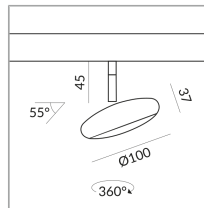

BRUCK.

BLOP SPOT

BLOP SPOT 60° LV MAX

240546mcgy

LED

60°

Dimmable

Price €359.00 incl. VAT

Body Color

Mount Type

Deckenanbau (C)

Angle

60°

Systems

MAXIMUM Canopy system

Bulb Type

LV-LED

System

Specification

240546mcgy

mattchrome painted

12 Wattage

2700 K

1200 lm

CRI 90

36 Volt

Dimmbar mit

entsprechendem

Betriebsgerät

Optional 3000k

Optional Dim2warm

[Light data ldt/ies](#)

[3D data 3ds](#)

[5-year guarantee](#)

Dirk Wortmeyer

Where to buy? - [Dealer](#)