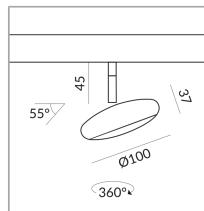

BRUCK.

BLOP SPOT

BLOP SPOT 30° LV MAX

240545ws

LED

30°

Dimmable

Price €359.00 incl. VAT

Body Color

Mount Type

Deckenanbau (C)

Angle

30°

Systems

MAXIMUM Canopy system

Bulb Type

LV-LED

System

Specification

240545ws

Painted white

12 Wattage

2700 K

1200 lm

CRI 90

36 Volt

Dimmbar mit

entsprechendem

Betriebsgerät

Optional 3000k

Optional Dim2warm

[Installation pdf](#)

[Light data ldt/ies](#)

[3D data 3ds](#)

[5-year guarantee](#)

Dirk Wortmeyer

Where to buy? - [Dealer](#)